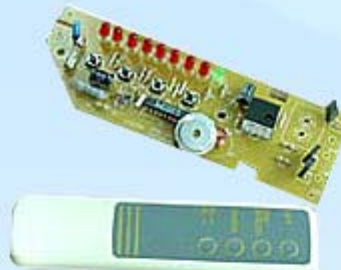

FP-43 WELL FAN STAND & BOTTOM SET (Remote Control Type)

FP-45 IC BOARD AND REMOTE CONTROL-STAND FAN